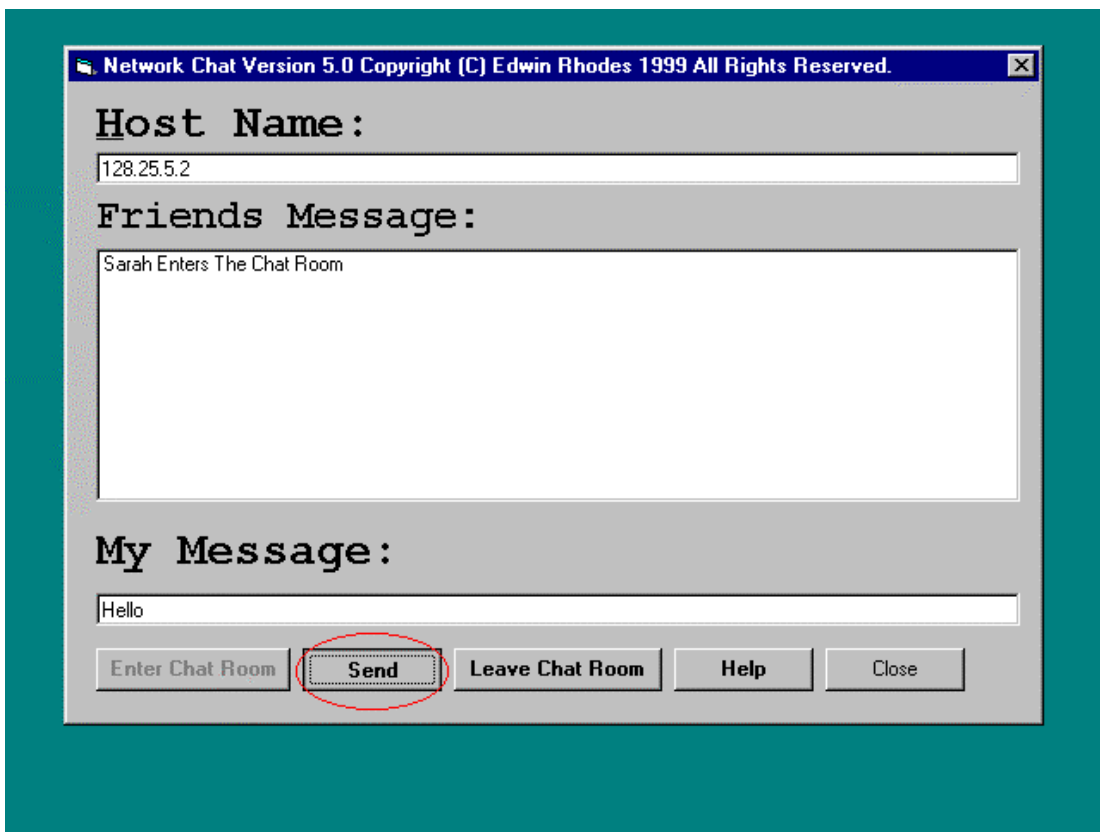

Once you have pressed enter (return) or clicked continue you will see this screen.

You must now enter your systems IP address into the textbox labeled 'Host Name' like this.

To join the chat room you must press the 'Enter Chat Room' Button.

You will then see the following screen:

To enter your message, enter the text in the message text box.

To send the message, press 'enter' (return) or click on the button labelled 'send'

Once the message is sent your message will appear in the 'in message' text box.