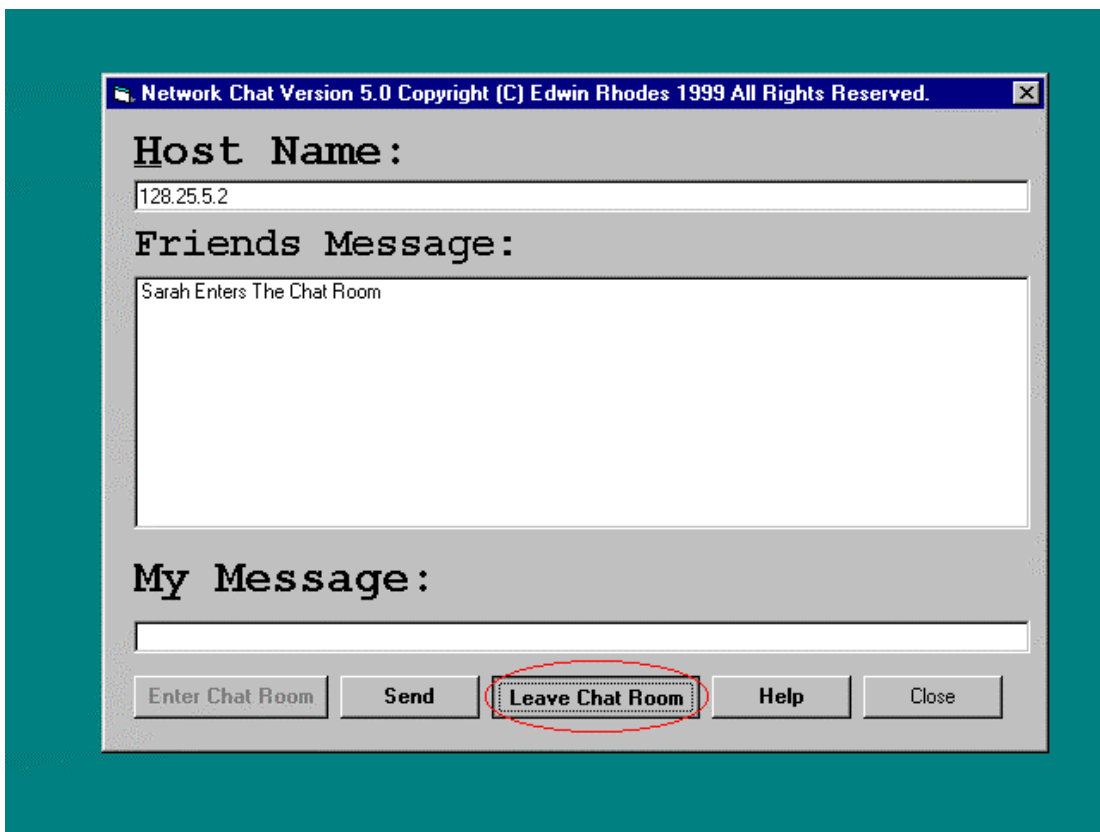

You will then see the following screen: