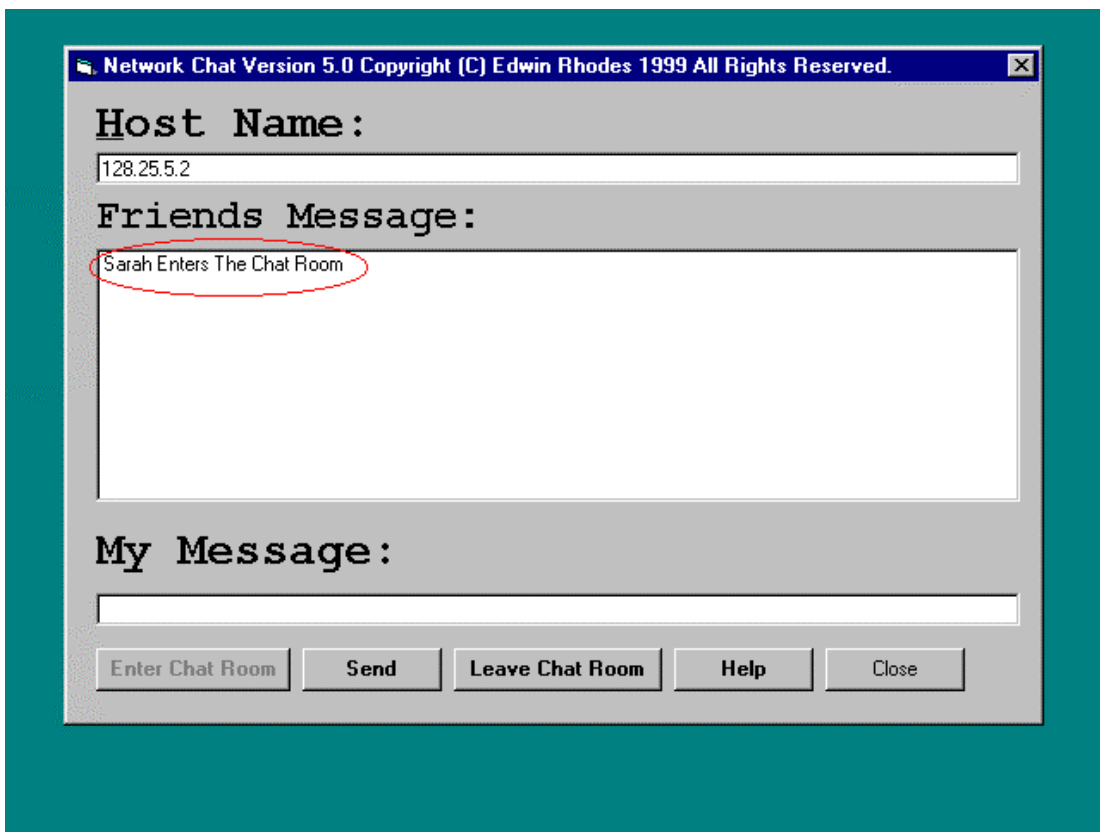

Once you have pressed enter (return) or clicked continue you will see this screen.

You must now enter your systems IP address into the textbox labeled 'Host Name' like this.

To join the chat room you must press the 'Enter Chat Room' Button.

You will then see the following screen:

To enter your message, enter the text in the message text box.

To send the message, press 'enter' (return) or click on the button labelled 'send'

Once the message is sent your message will appear in the 'in message' text box.